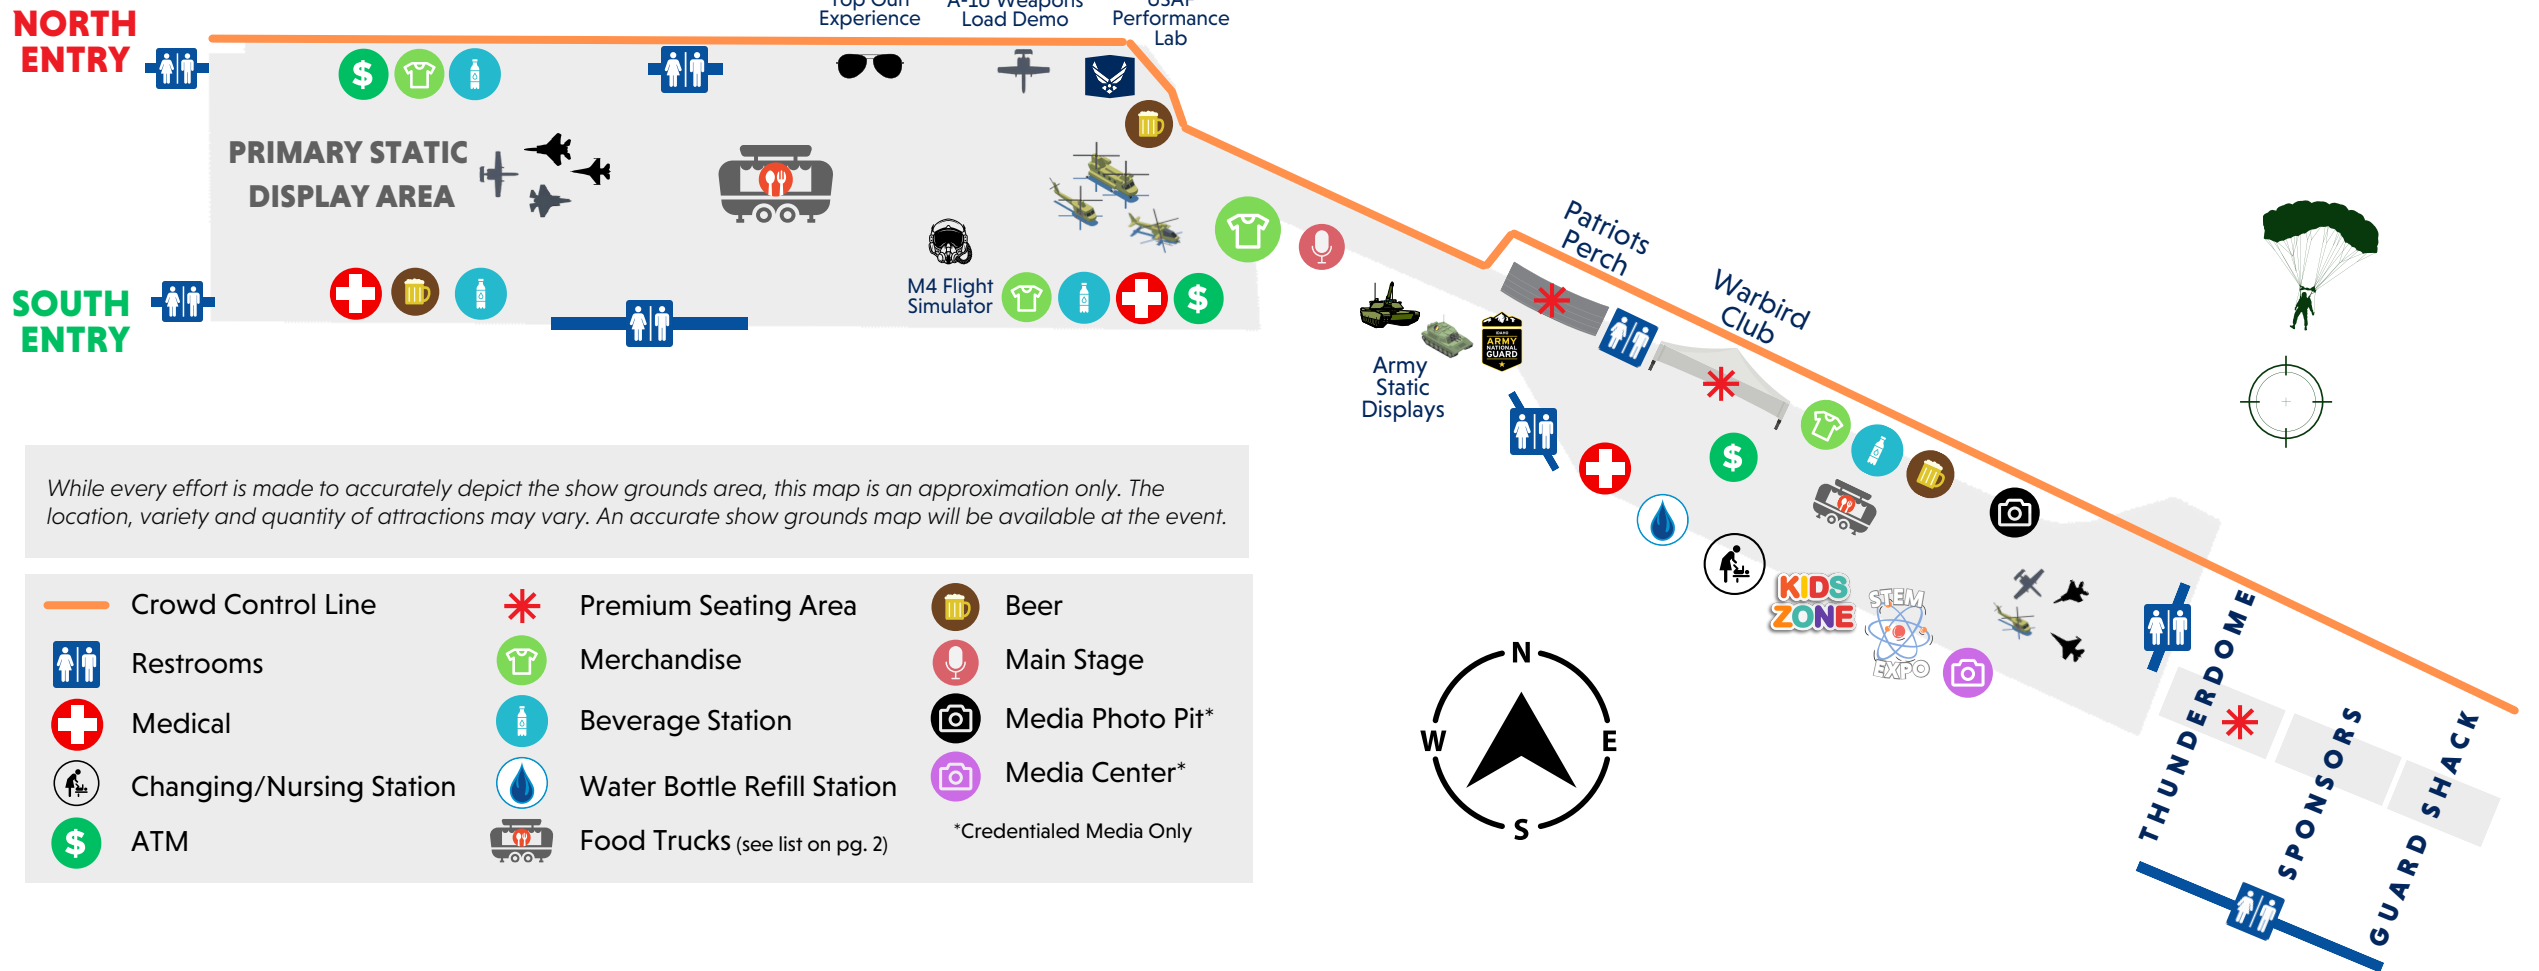

# BOISE AIRPORT

While every effort is made to accurately depict the show grounds area, this map is an approximation only. The location, variety and quantity of attractions may vary. An accurate show grounds map will be available at the event.

- |                          |                                 |                  |
|--------------------------|---------------------------------|------------------|
| Crowd Control Line       | Premium Seating Area            | Beer             |
| Restrooms                | Merchandise                     | Main Stage       |
| Medical                  | Beverage Station                | Media Photo Pit* |
| Changing/Nursing Station | Water Bottle Refill Station     | Media Center*    |
| ATM                      | Food Trucks (see list on pg. 2) |                  |
- \*Credentialed Media Only

## FOOD TRUCKS

AMERICAN LEGION POST 127  
BIG FAT BBQ  
BOLTON BROTHERS KITCHEN  
COASTAL OAK BBQ  
DARJEELING MOMO NAPALEASE  
FLY FOOD TRUCK  
GORDOS TACOS  
GYRO SHACK  
HACHI DOGS  
MACADOOS LUMPIA SHACK  
MACHUPICCHU  
MELTZ EXTREME  
MOBILE CANTEEN  
PACIFIC ISLAND GRILL  
SCOTTY'S DOGS  
SCRA/USAWOW  
SIZZLIN STONE PIZZA  
SUSHI SHACK  
THE PLACE TO FEED YO FACE  
THE RUSTY DOG  
WOK N' ROLL

MHAFB TOP III  
MISSION 43  
MOBILE VET CLINIC  
MOBILE VET OUTREACH  
NAVY RECRUITING  
PERFECT PRODUCTS  
PRECISION PROPELLER  
RCTAA (IDNG)  
SURVIVOR OUTREACH SERVICE  
THE NUT GARDEN & REEZEN  
TREASURE VALLEY MOAA  
US BORDER PATROL  
USS IDAHO COMMITTEE  
USSVI BOISE BASE  
VA  
VETERAN ENTREPRENEUR ALLIANCE  
VETERANS AND PATRIOTS ASSOC.  
VETERANS OF FOREIGN WARS VFW  
VETERANS UPWARD BOUND BSU  
VETERANS YOGA PROJECT  
WARBIRD TALES  
WIMBERLY FLYING TOYS  
WISHES FOR WARRIORS