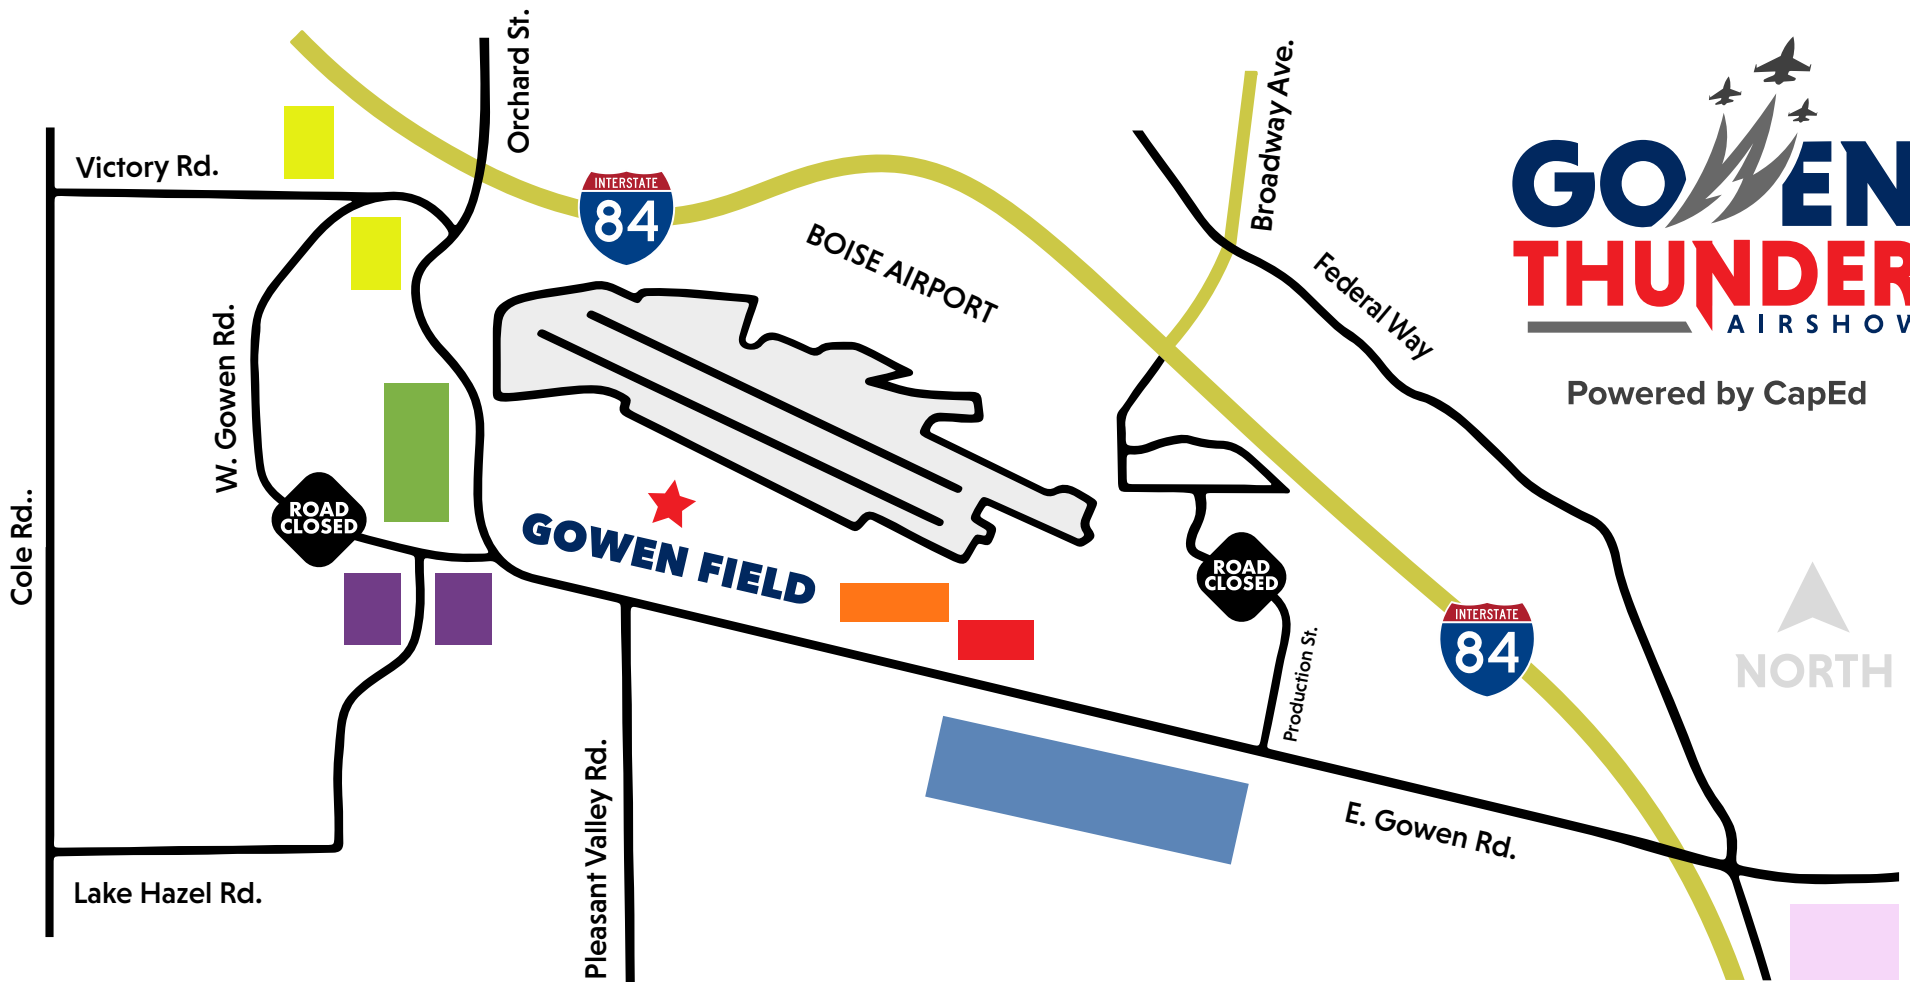

Powered by CapEd

4 WAYS TO GET TO THE GOWEN THUNDER AIRSHOW

1. Orchard St.
2. E. Gowen Rd.
3. Pleasant Valley Rd.
4. Lake Hazel Rd.

PARKING LOT KEY

- RED**•VIP
- ORANGE**•VENDOR/WORKER
- YELLOW**•ELK/SNAKE
- GREEN** • BLACKHAWK
- BLUE**•WARTHOG
- PURPLE**•SKULL
- PINK**•MICRON

Parking lots are available from all directions. Please carpool whenever possible and use the closest lot based on where you're coming from.

ADA parking will be available on Gowen Field. Enter from any direction and show your parking pass to be directed to the base.